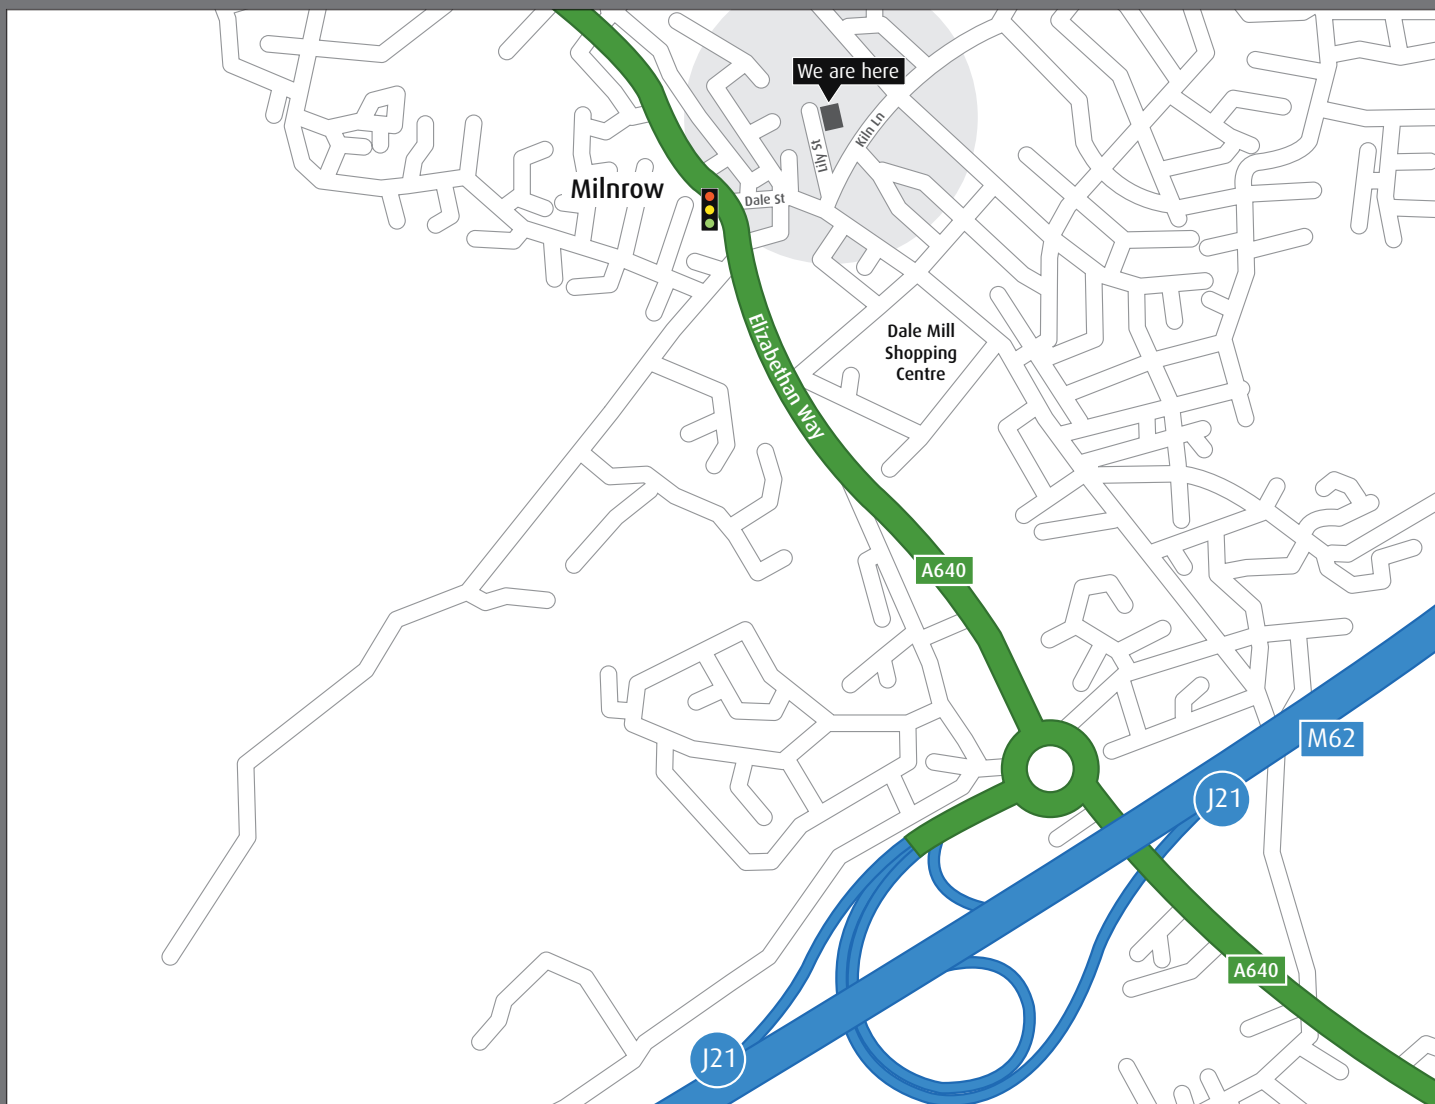

# Brett Harkness Photography / Location Map

## Directions from the M62

Exit the M62 at junction 21 and follow signs for Milnrow (A640).

Take second exit at first roundabout, take the first exit at the second roundabout and 1<sup>st</sup> exit at the third roundabout onto the A640 (EW) sign posted Milnrow / Rochdale.

At the Traffic lights turn right onto the B6225 (Dale St.). Turn left onto the B6225 (Kiln Lane) then take next immediate left onto Lily St.

Brett Harkness Photography is located at the bottom of Lily St on the right. Parking is available on the left, opposite the studio.